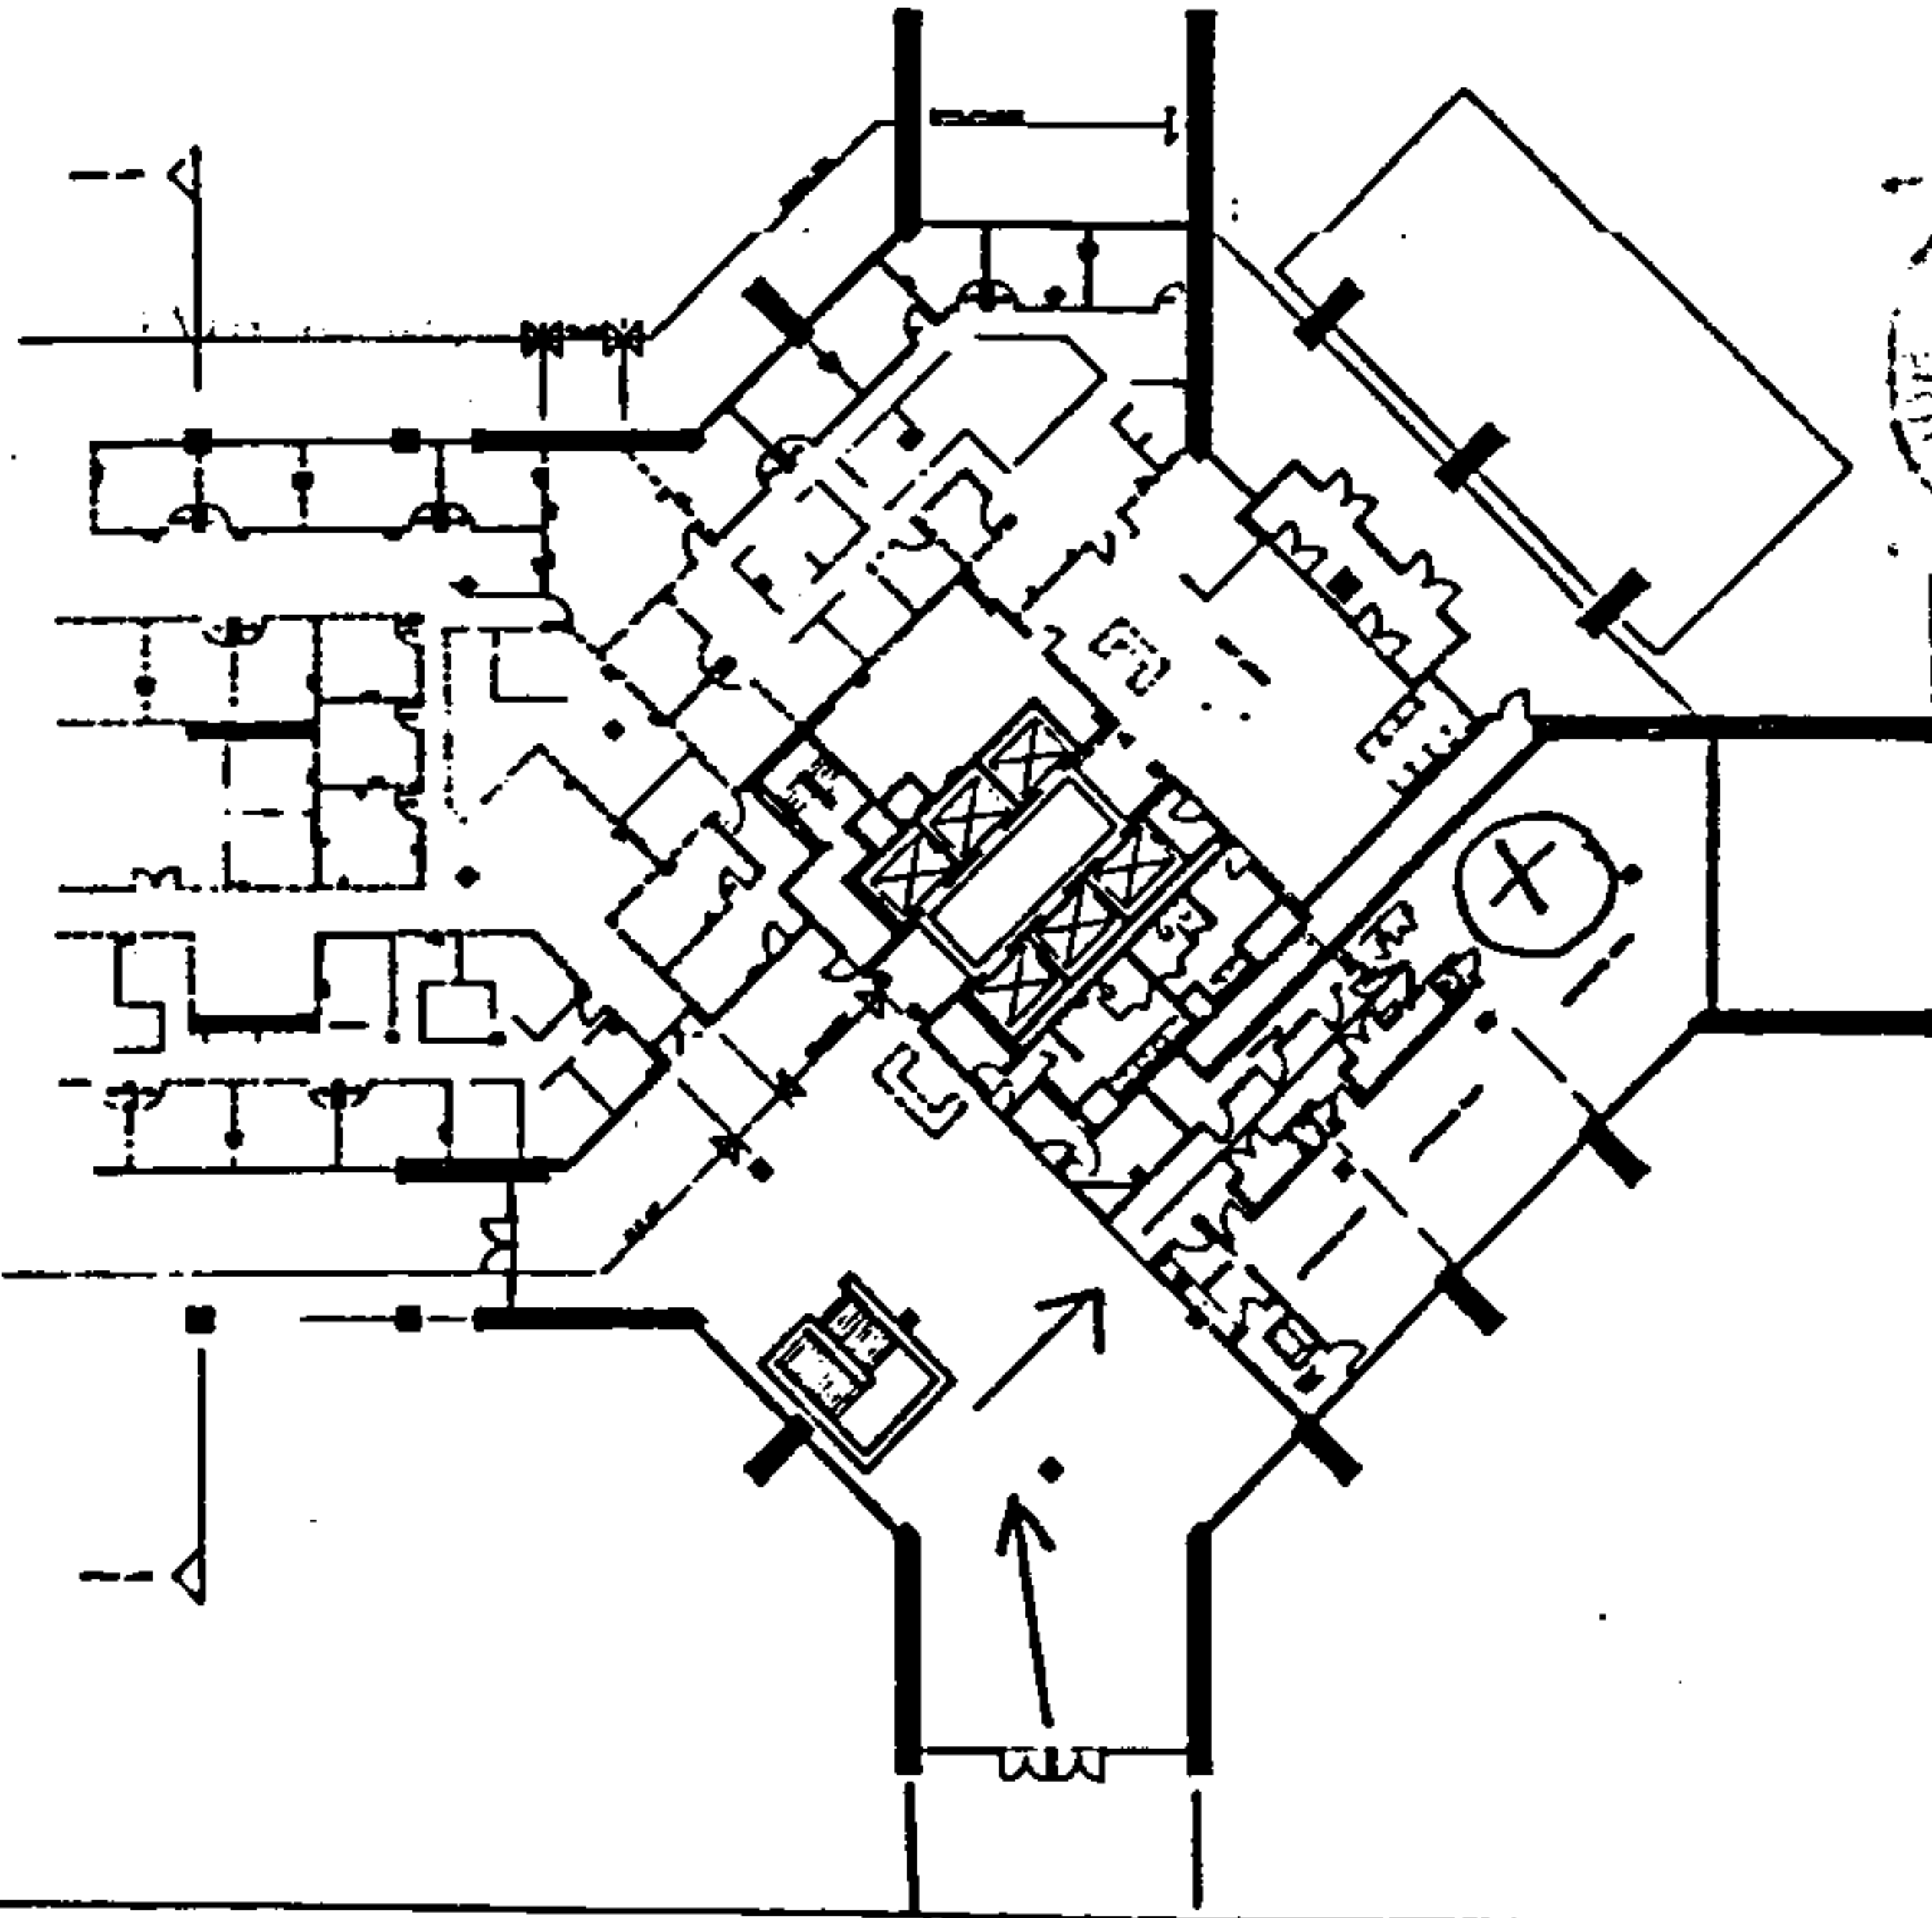

HOUSTON LOCATION MAP

LEGEND:

5400 - 5400 WESTHEIMER WAY
 DMT - DEL MONTE TOWER

○ - FOUR WAY STOP
 □ - SIGNAL LIGHT

Del Monte Drive

YORKTOWN →

VISITOR PARKING

PARKING GARAGE