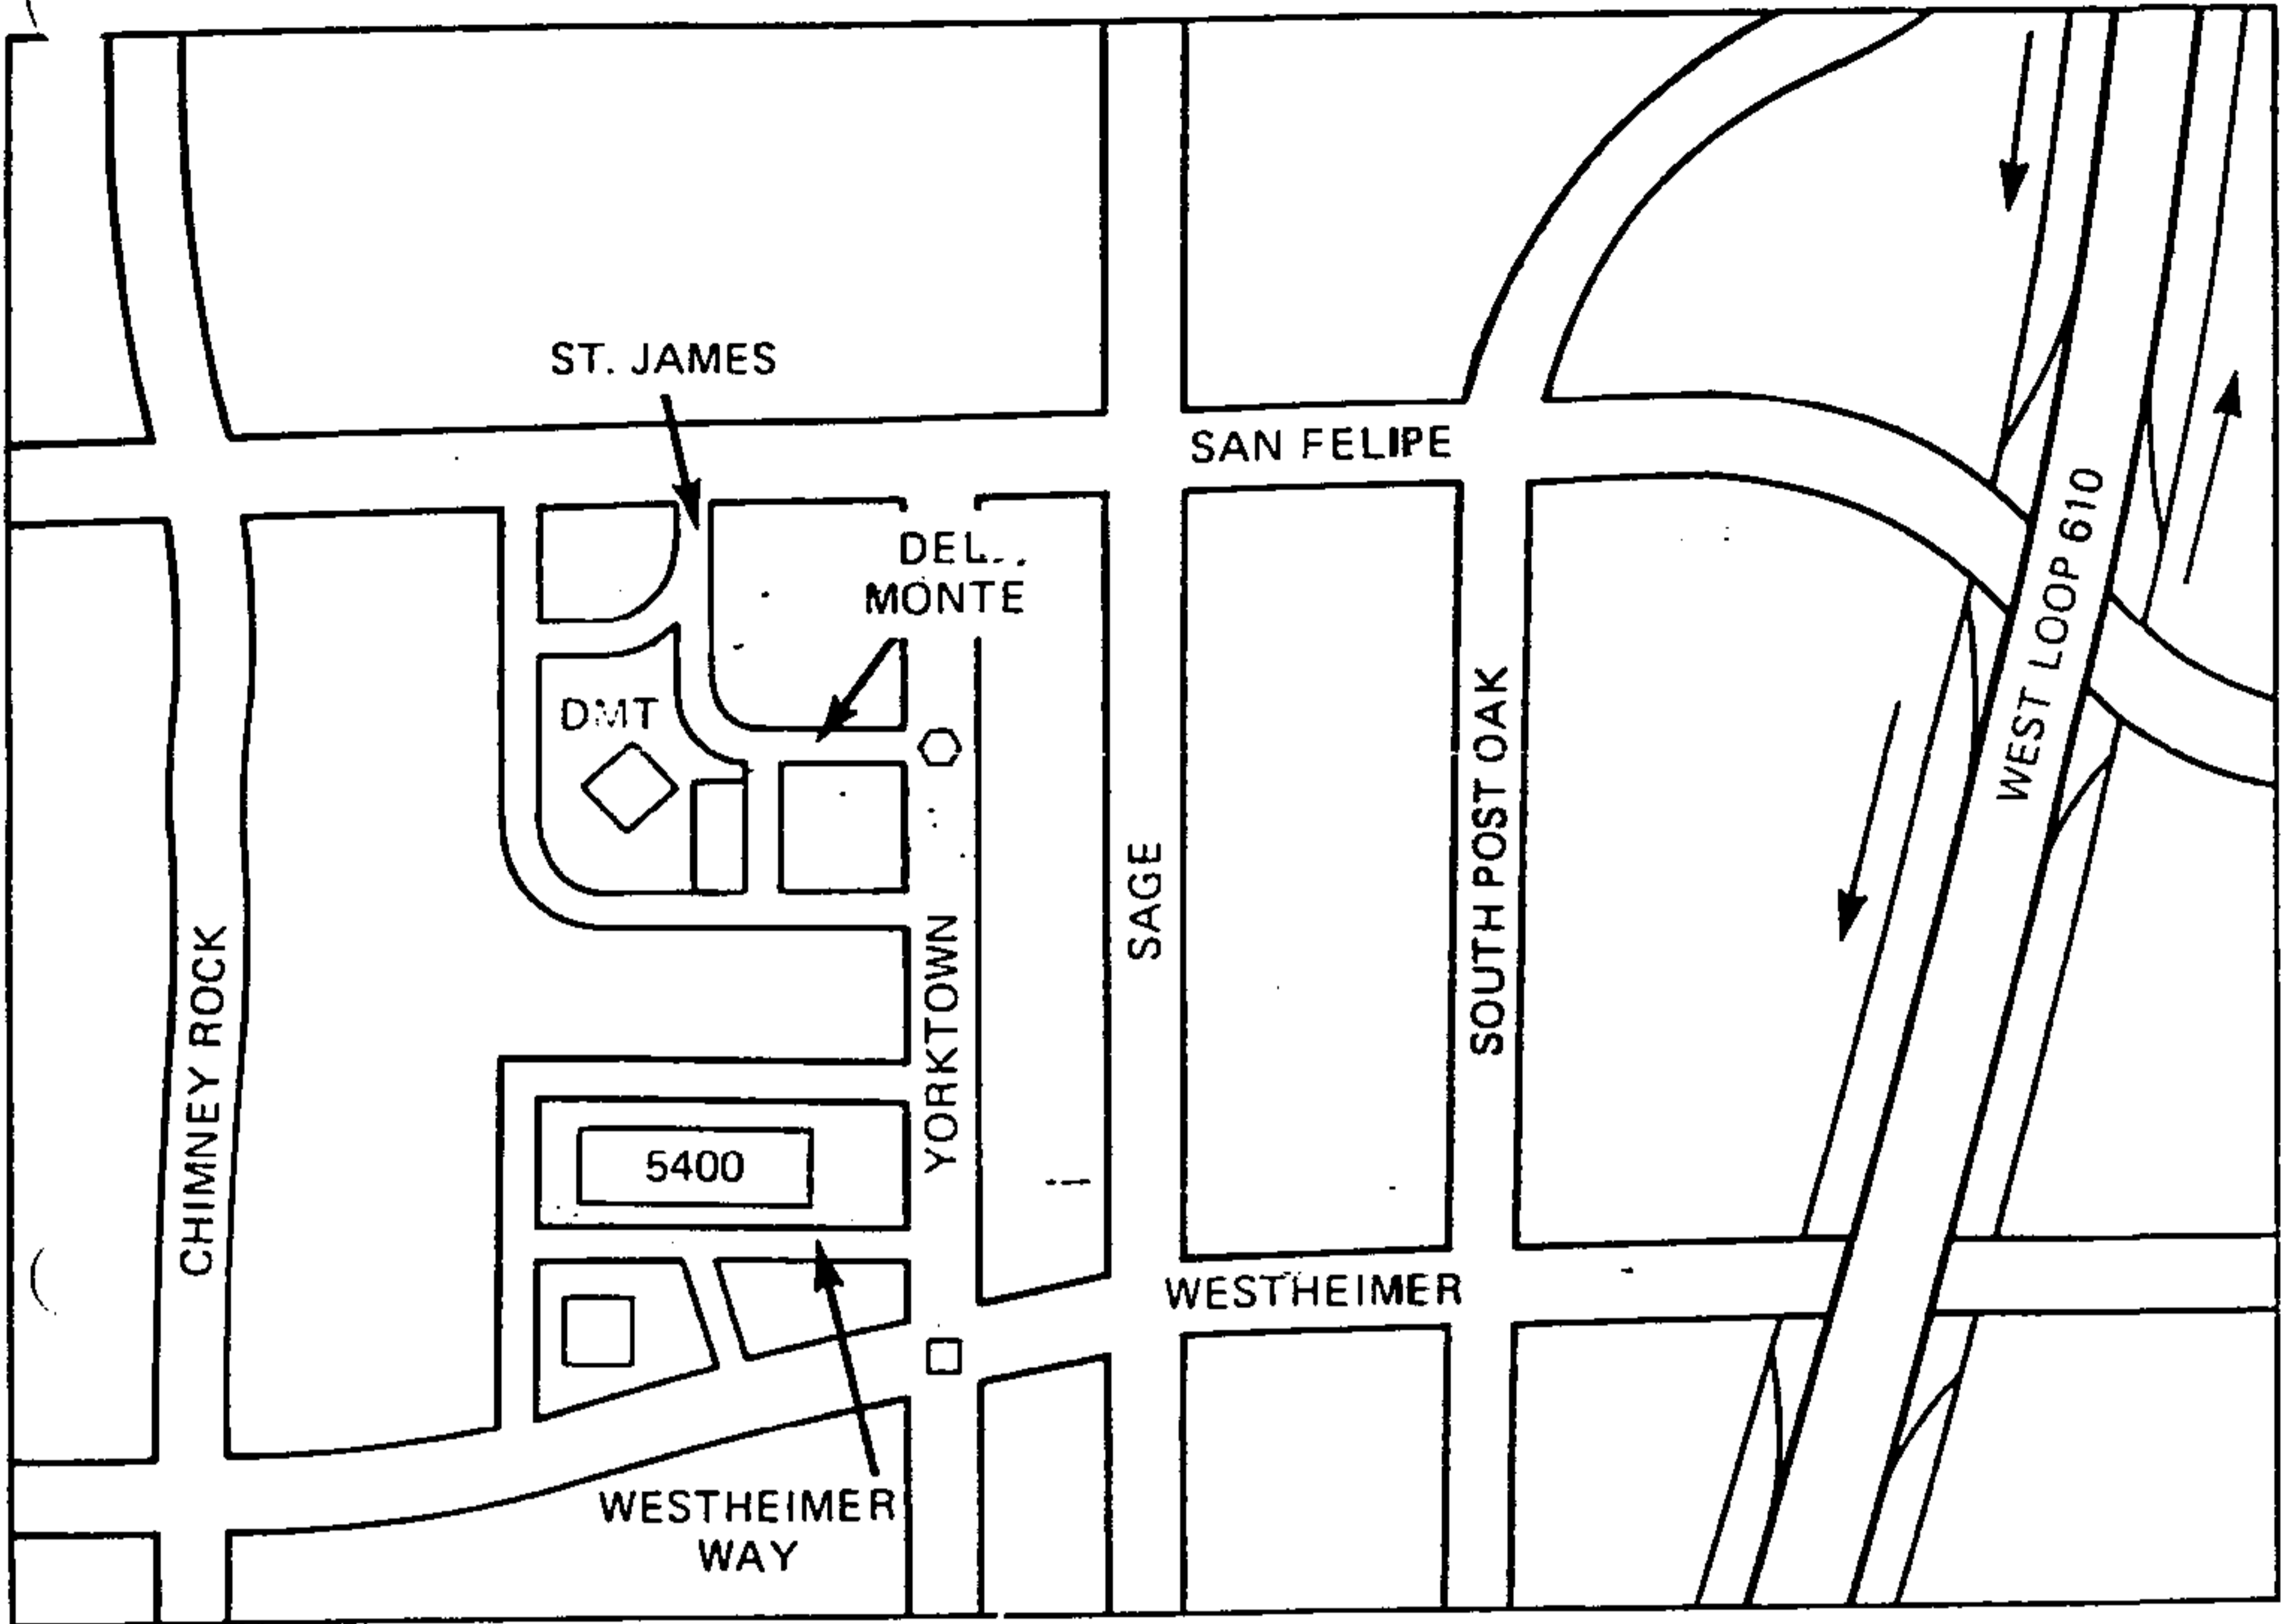

HOUSTON LOCATION MAP

LEGEND:

5400 - 5400 WESTHEIMER WAY
 DMT - DEL MONTE TOWER

○ - FOUR WAY STOP
 □ - SIGNAL LIGHT

Del Monte Drive

YORKTOWN →

VISITOR PARKING

PARKING GARAGE